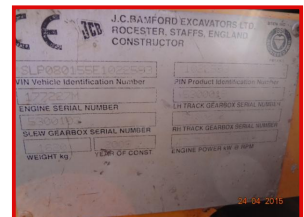

PLANTRUCK LTD

JCB s1p080

€5,800.00

good machine

Product Details

Category/Type	Mini Excavators
Make	JCB
Model	s1p080
Year	2005
Hours	-

5B Nikou Patichi Avenue, Limassol, CYPRUS

Mob: 00357-97830855 Fax: :00357-25252421